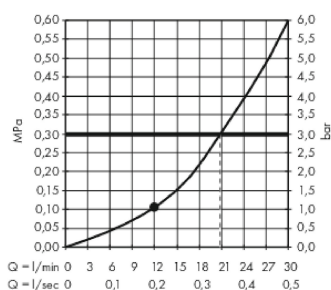

Flowchart

The consumption was measured in combination with the appropriate fittings (thermostat/mixer/ in-wall valve) to reflect actual application in practice.