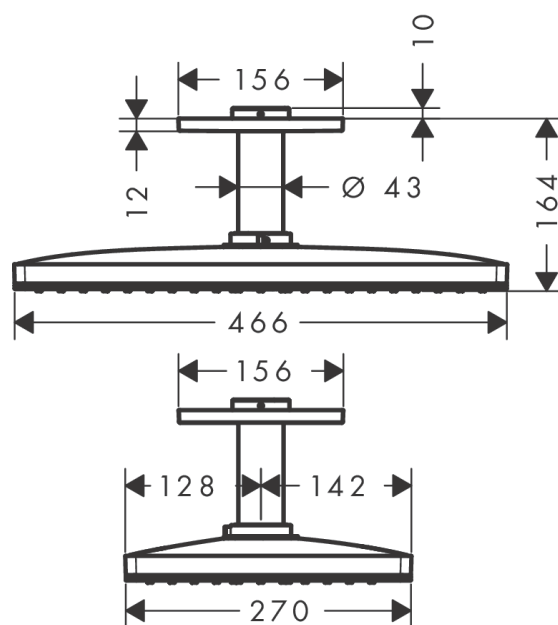

##### product features

- shower head size: 460 x 270 mm
- spray type: Rain
- maximum flow rate at 0.3 MPa: 21 l/min
- flow rate Rain spray (at 0.3 MPa): 21 l/min
- material spray disc: metal
- spray disc removable for cleaning
- overhead shower for cleaning removable
- brass ceiling connector
- ceiling connection length: 100 mm
- installation: ceiling
- connection dimension: DN15

#### Scale drawing